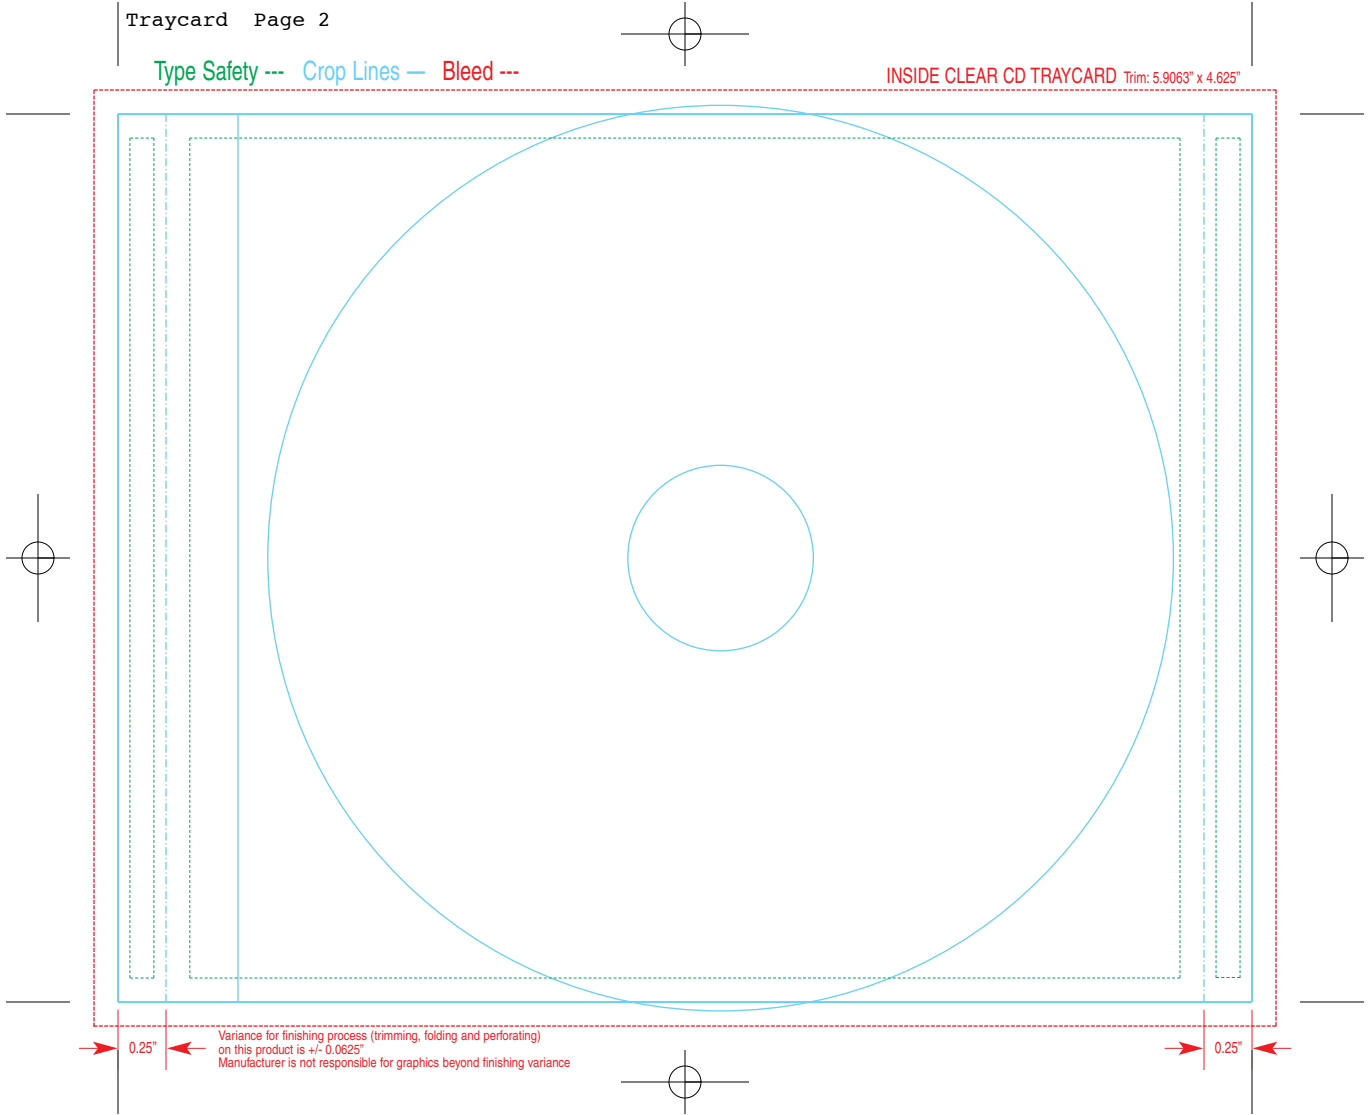

Type Safety --- Crop Lines — Bleed ---

OUTSIDE CD TRAYCARD Trim: 5.9063" x 4.625"

0.25"

Variance for finishing process (trimming, folding and perforating)
on this product is +/- 0.0625"
Manufacturer is not responsible for graphics beyond finishing variance

0.25"

Type Safety --- Crop Lines — Bleed ---

INSIDE CLEAR CD TRAYCARD Trim: 5.9063" x 4.625"

0.25"

0.25"